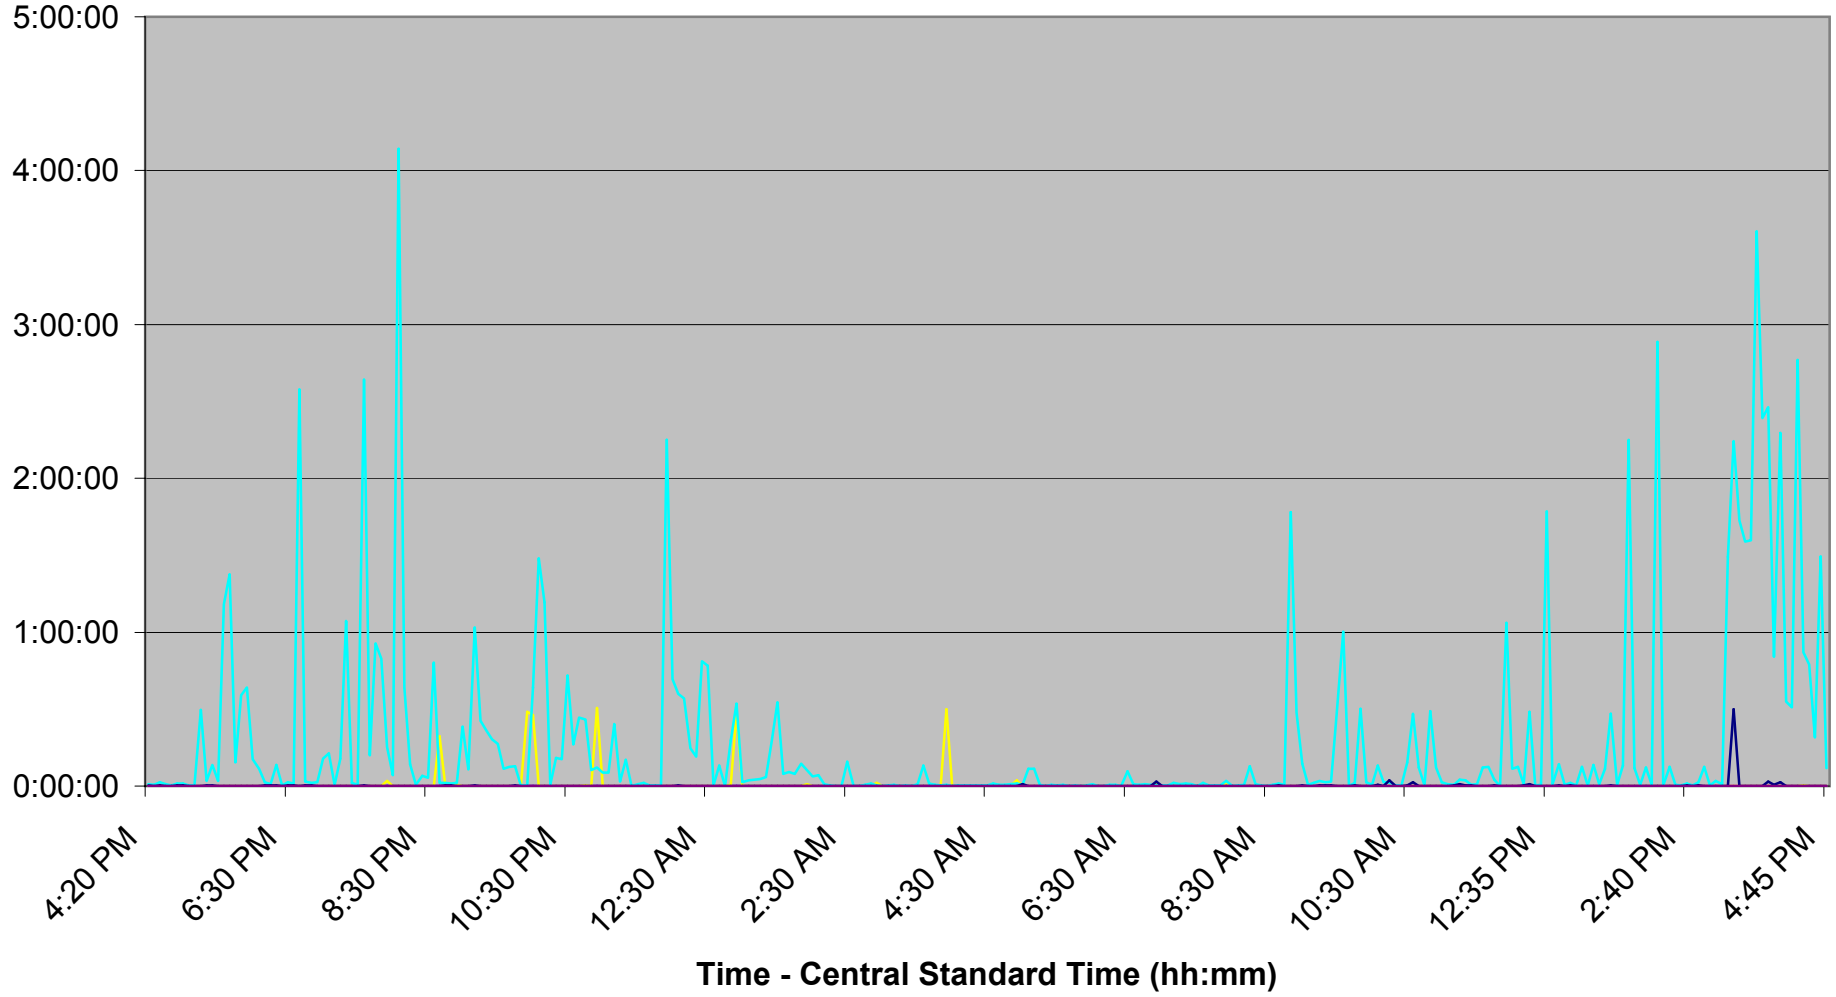

**Mail Delay
(hh:mm:ss)**

**12/11/2003
SMTP Mail Delays
Dulles,VA email beacon to TimeWarner-Austin**

formplace.com mail19a.dulles19-verio.com RR regional server RR mta regional server RR local server