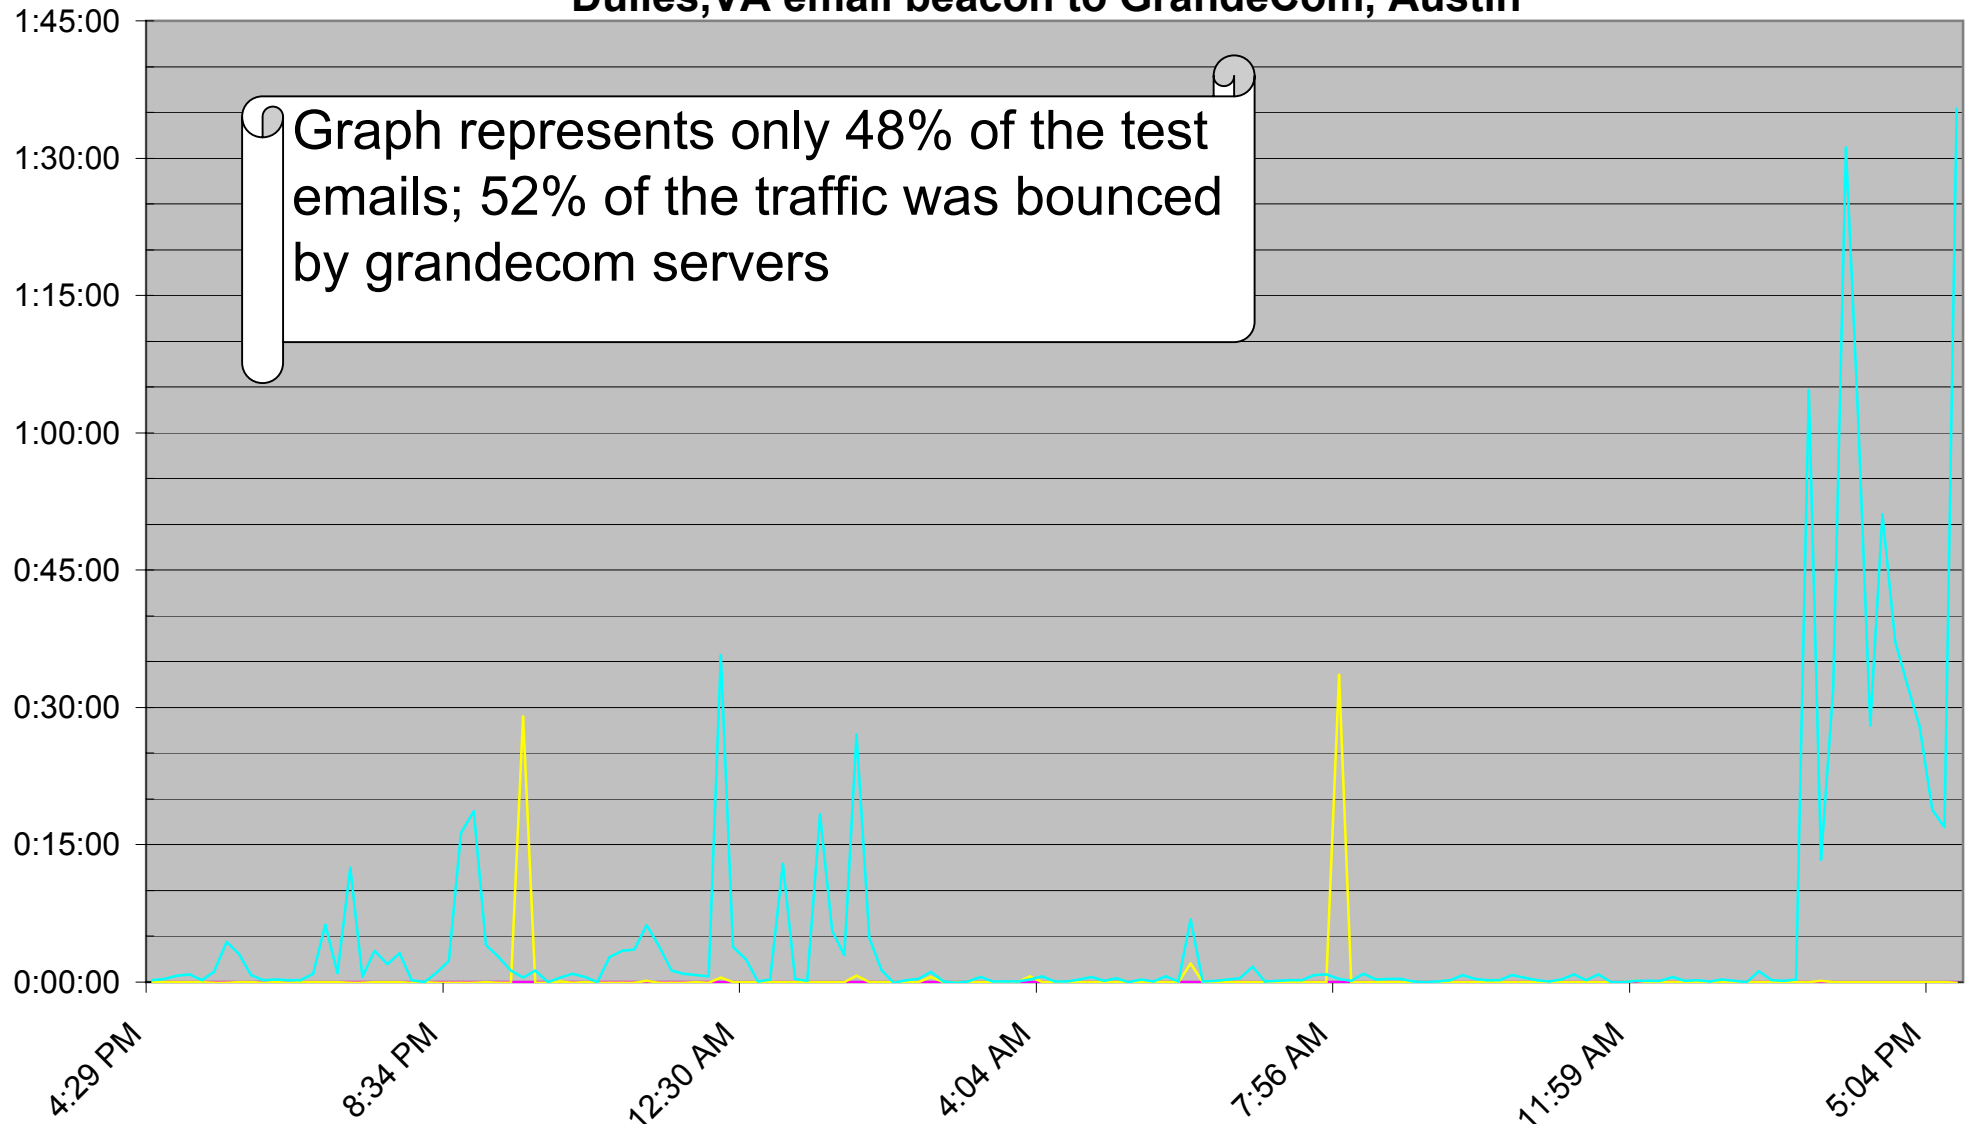

Mail Delay  
(hh:mm:ss)

12/11/2003  
SMTP Server Email Delays  
Dulles,VA email beacon to GrandeCom, Austin

Graph represents only 48% of the test emails; 52% of the traffic was bounced by grandecom servers