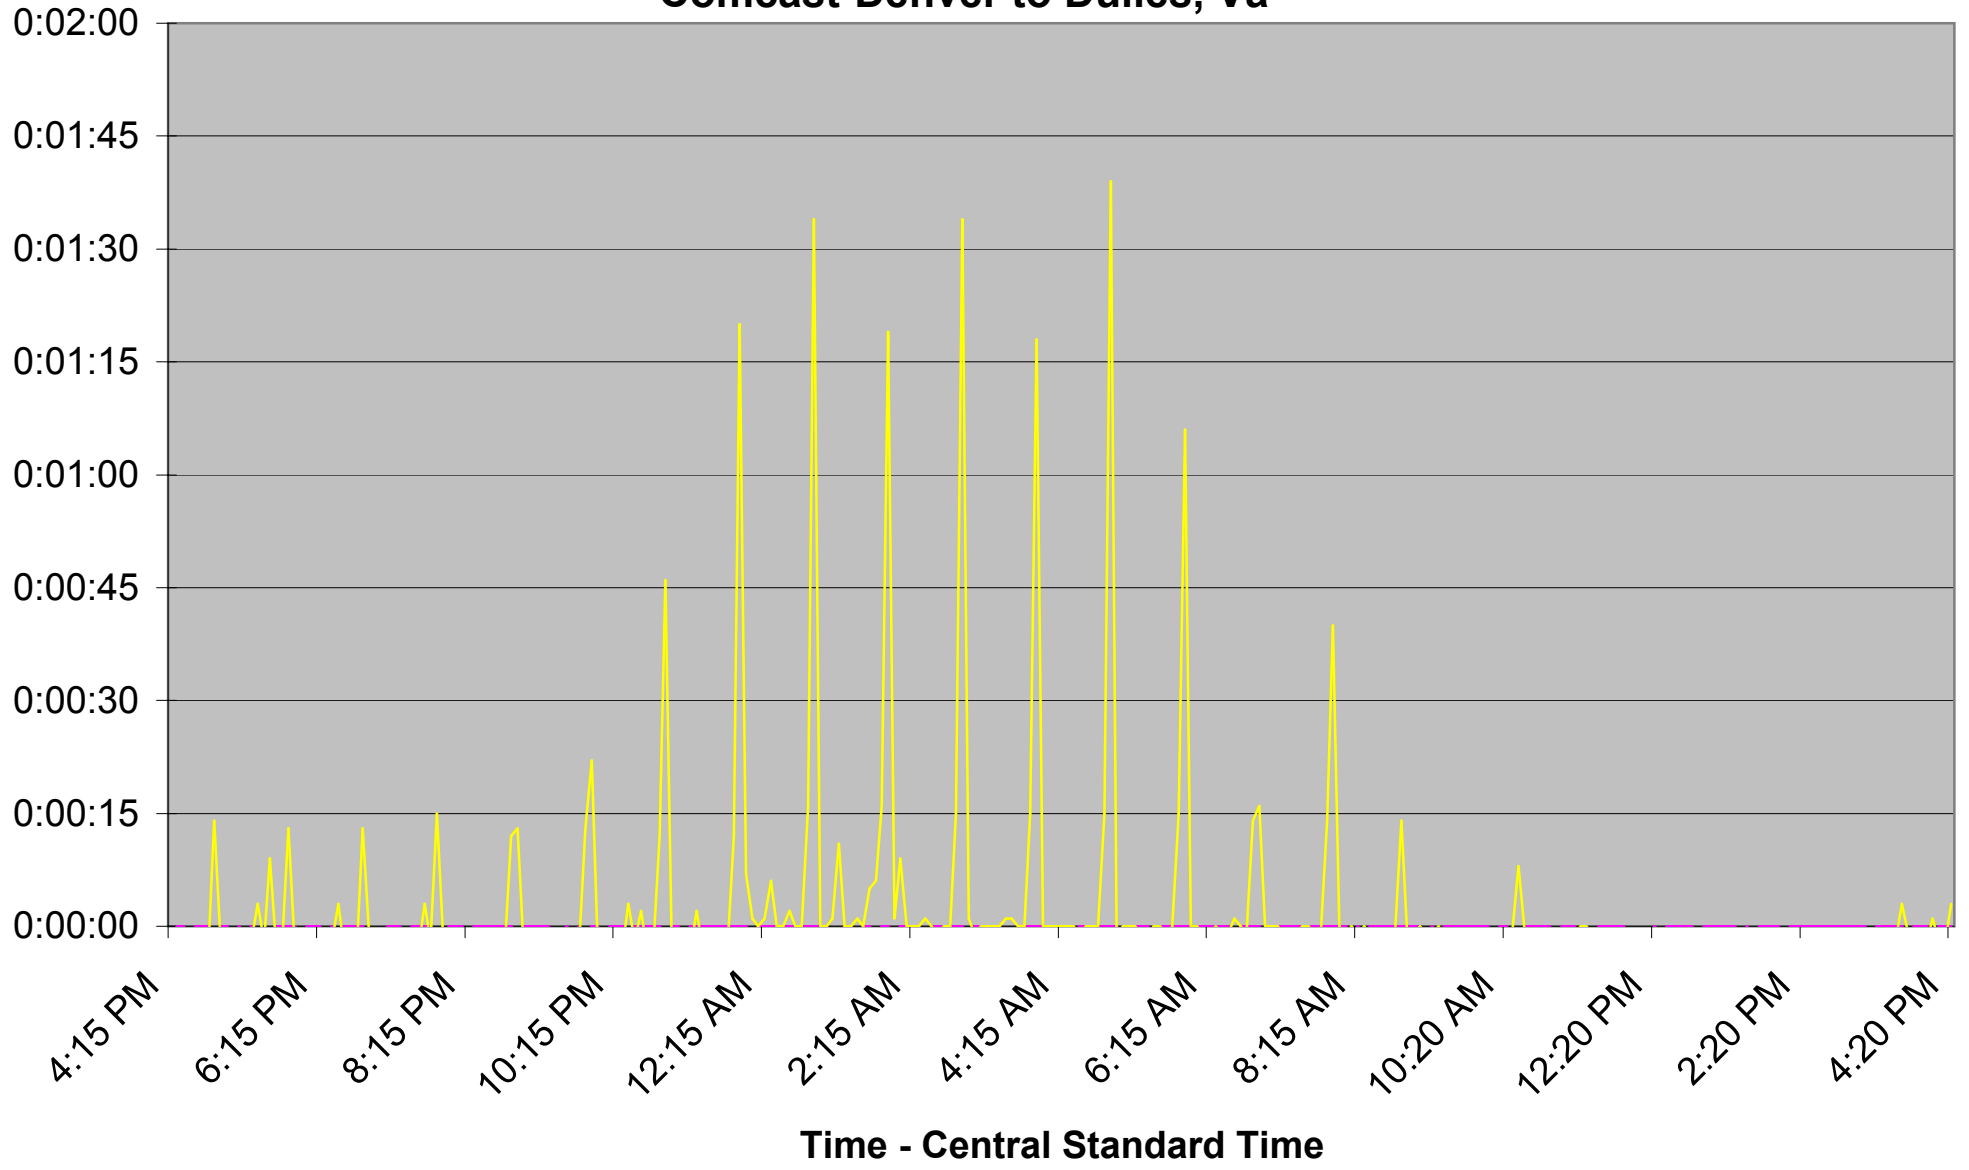

**Mail Delay  
(hh:mm:ss)**

**12/11/2003  
SMTP Mail Delays  
Comcast-Denver to Dulles, Va**

comcast.net mail19a.dulles19-verio.com