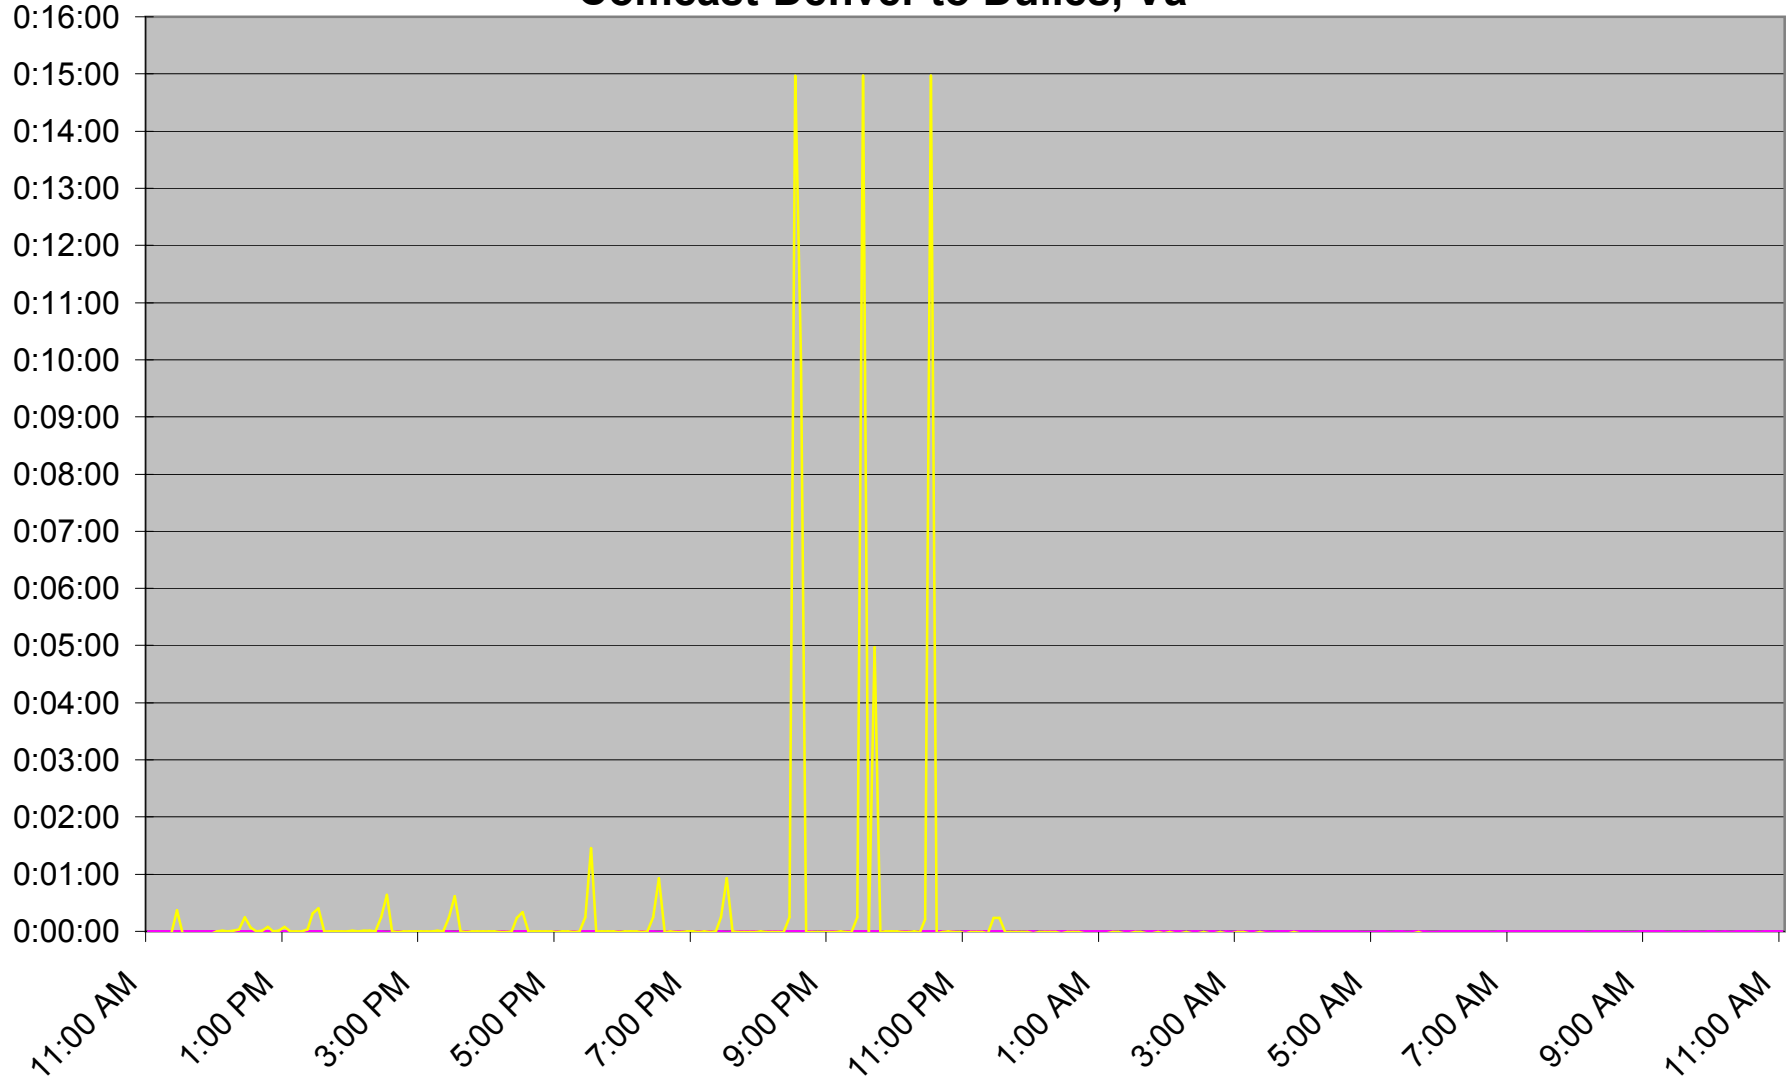

Mail Delay
(hh:mm:ss)

11/11/2003
SMTP Mail Delays
Comcast-Denver to Dulles, Va

Time - Central Standard Time

comcast.net mail19a.dulles19-verio.com